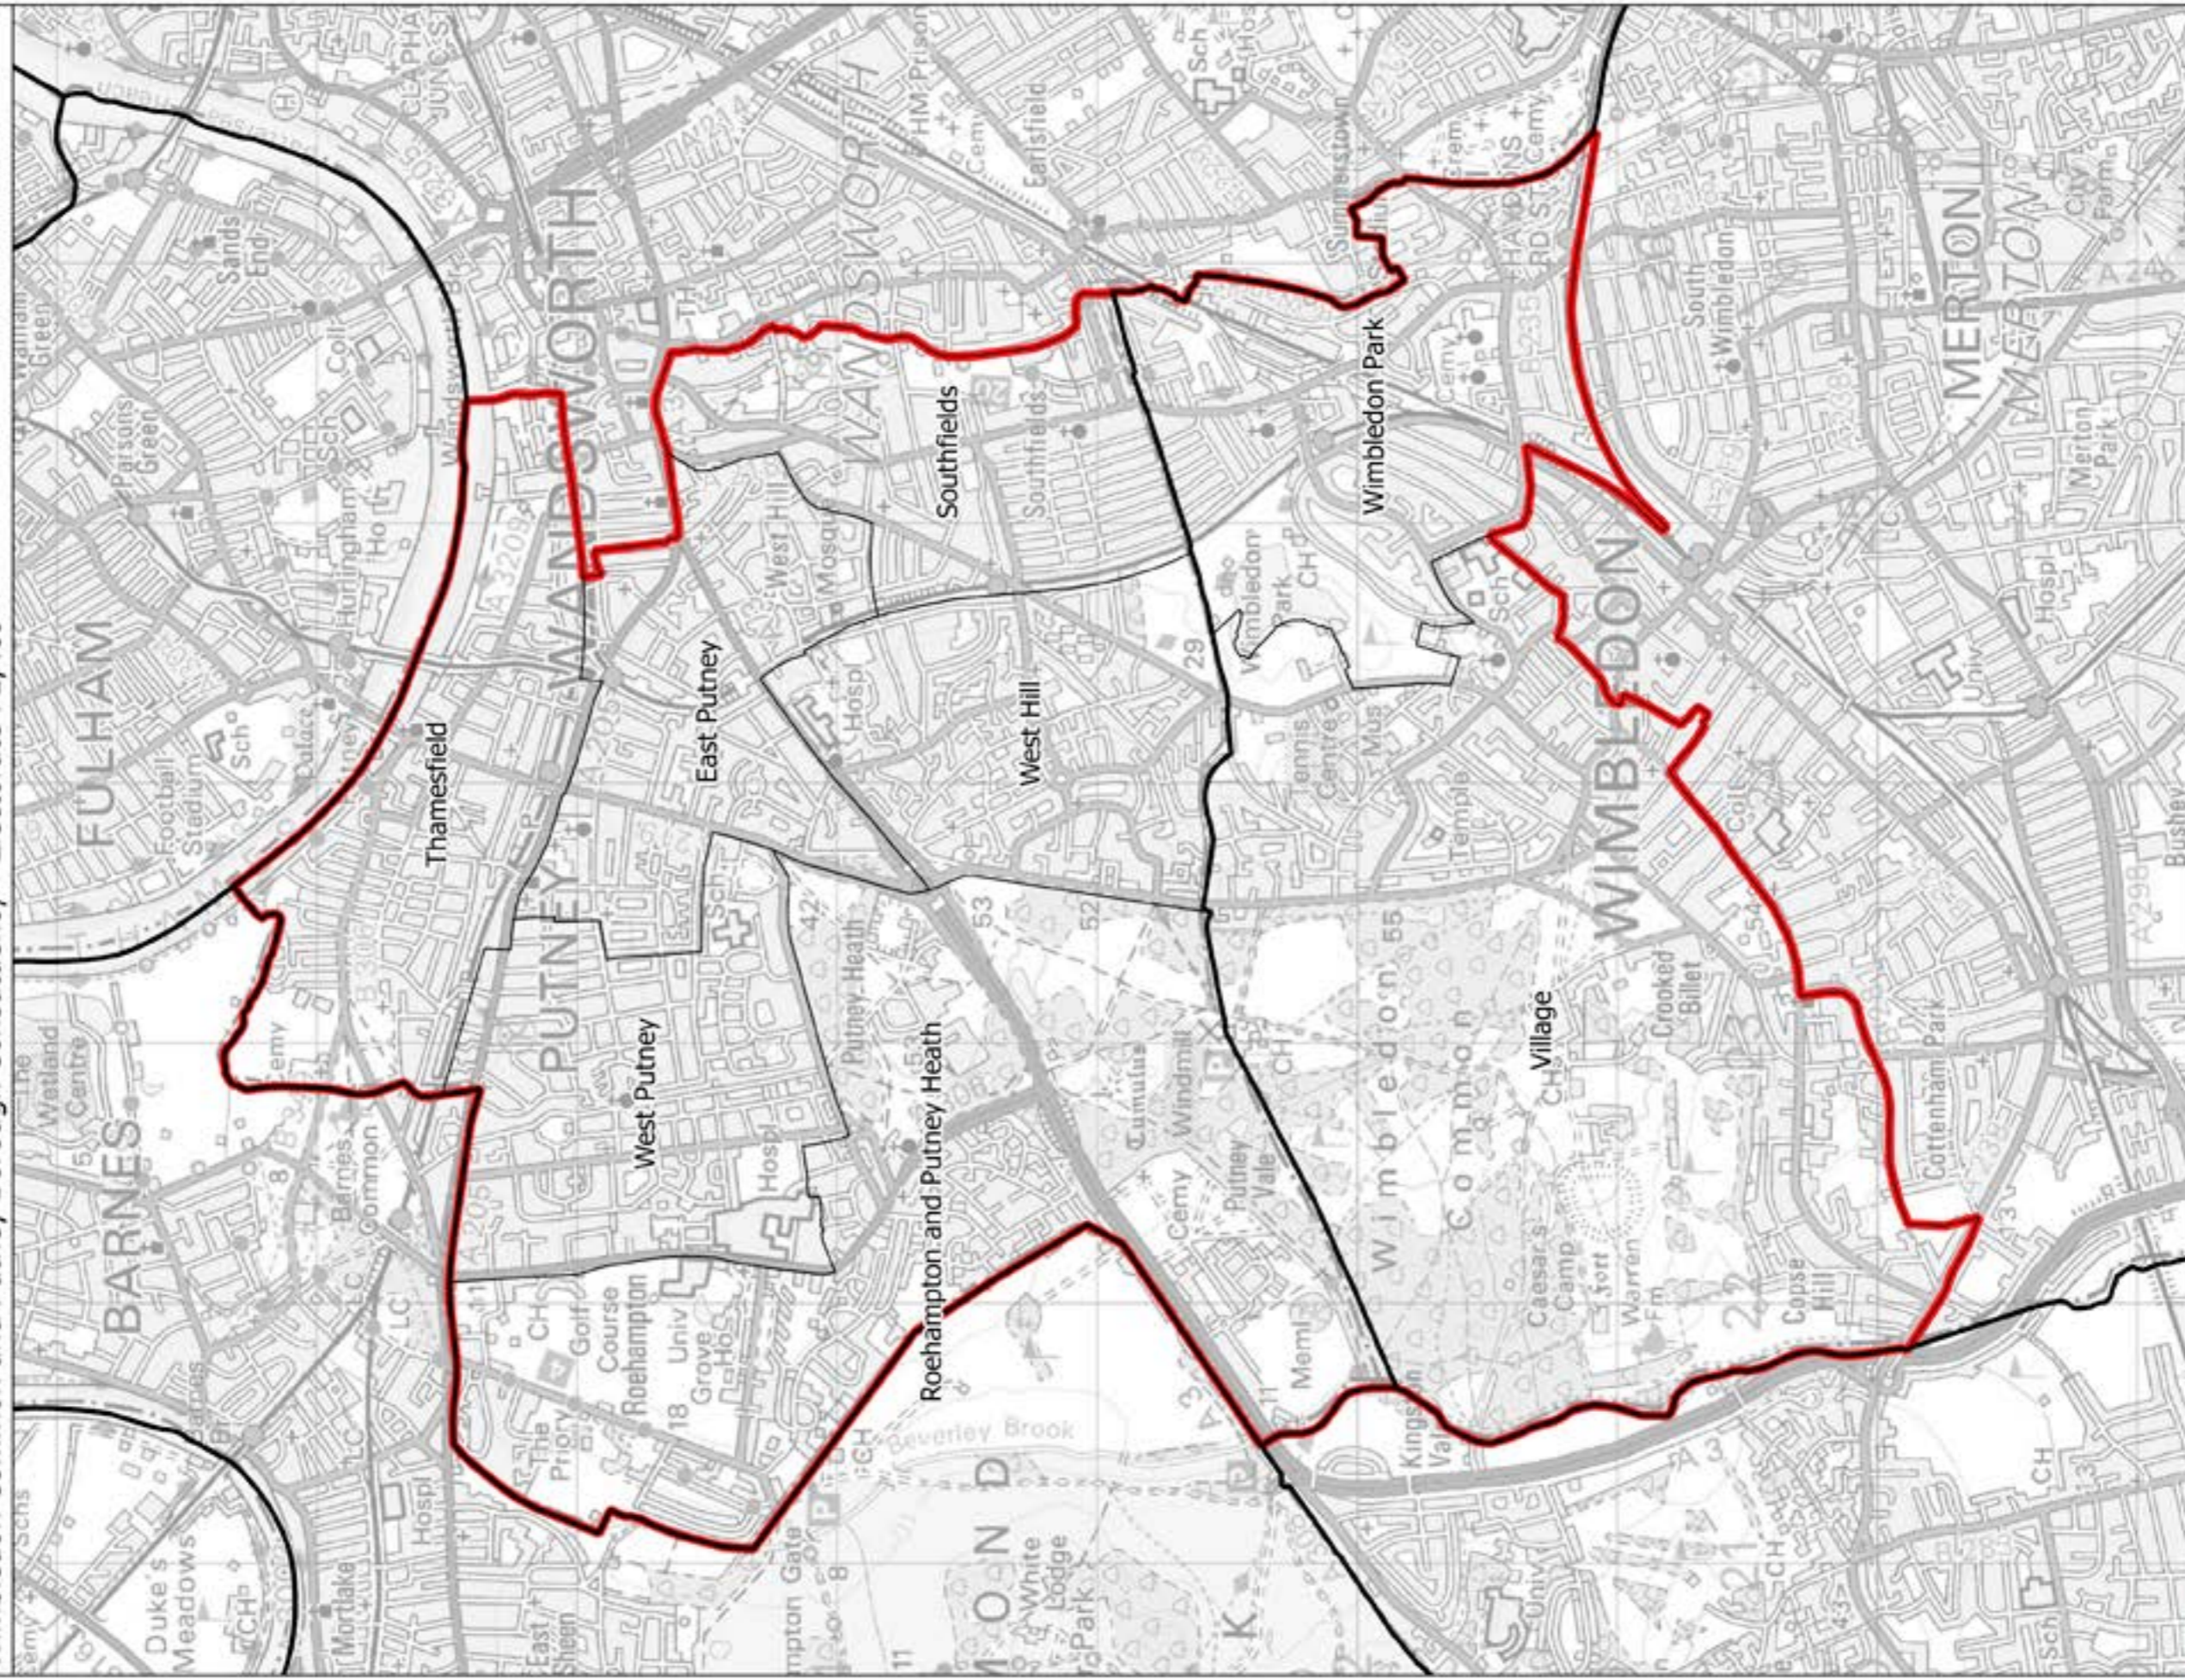

Boundary Commission for England - Initial Proposals for the London Region
Merton and Wimbledon Central Borough Constituency - Electorate 77,100

— Constituency
 Local authorities
 Wards

This map is reproduced from Ordnance Survey material with the permission of Ordnance Survey on behalf of the controller of Her Majesty's Stationery Office (C) Crown Copyright 2016. All rights reserved. Unauthorised reproduction infringes Crown copyright and may lead to prosecution or civil proceedings. Boundary Commission for England 100016289, 2016.

Boundary Commission for England - Initial Proposals for the London Region
 Wimbledon Common and Putney Borough Constituency - Electorate 72,489

This map is reproduced from Ordnance Survey material with the permission of Ordnance Survey on behalf of the controller of Her Majesty's Stationery Office (C) Crown Copyright 2016. All rights reserved. Unauthorised reproduction infringes Crown copyright and may lead to prosecution or civil proceedings. Boundary Commission for England, 100018289, 2016.