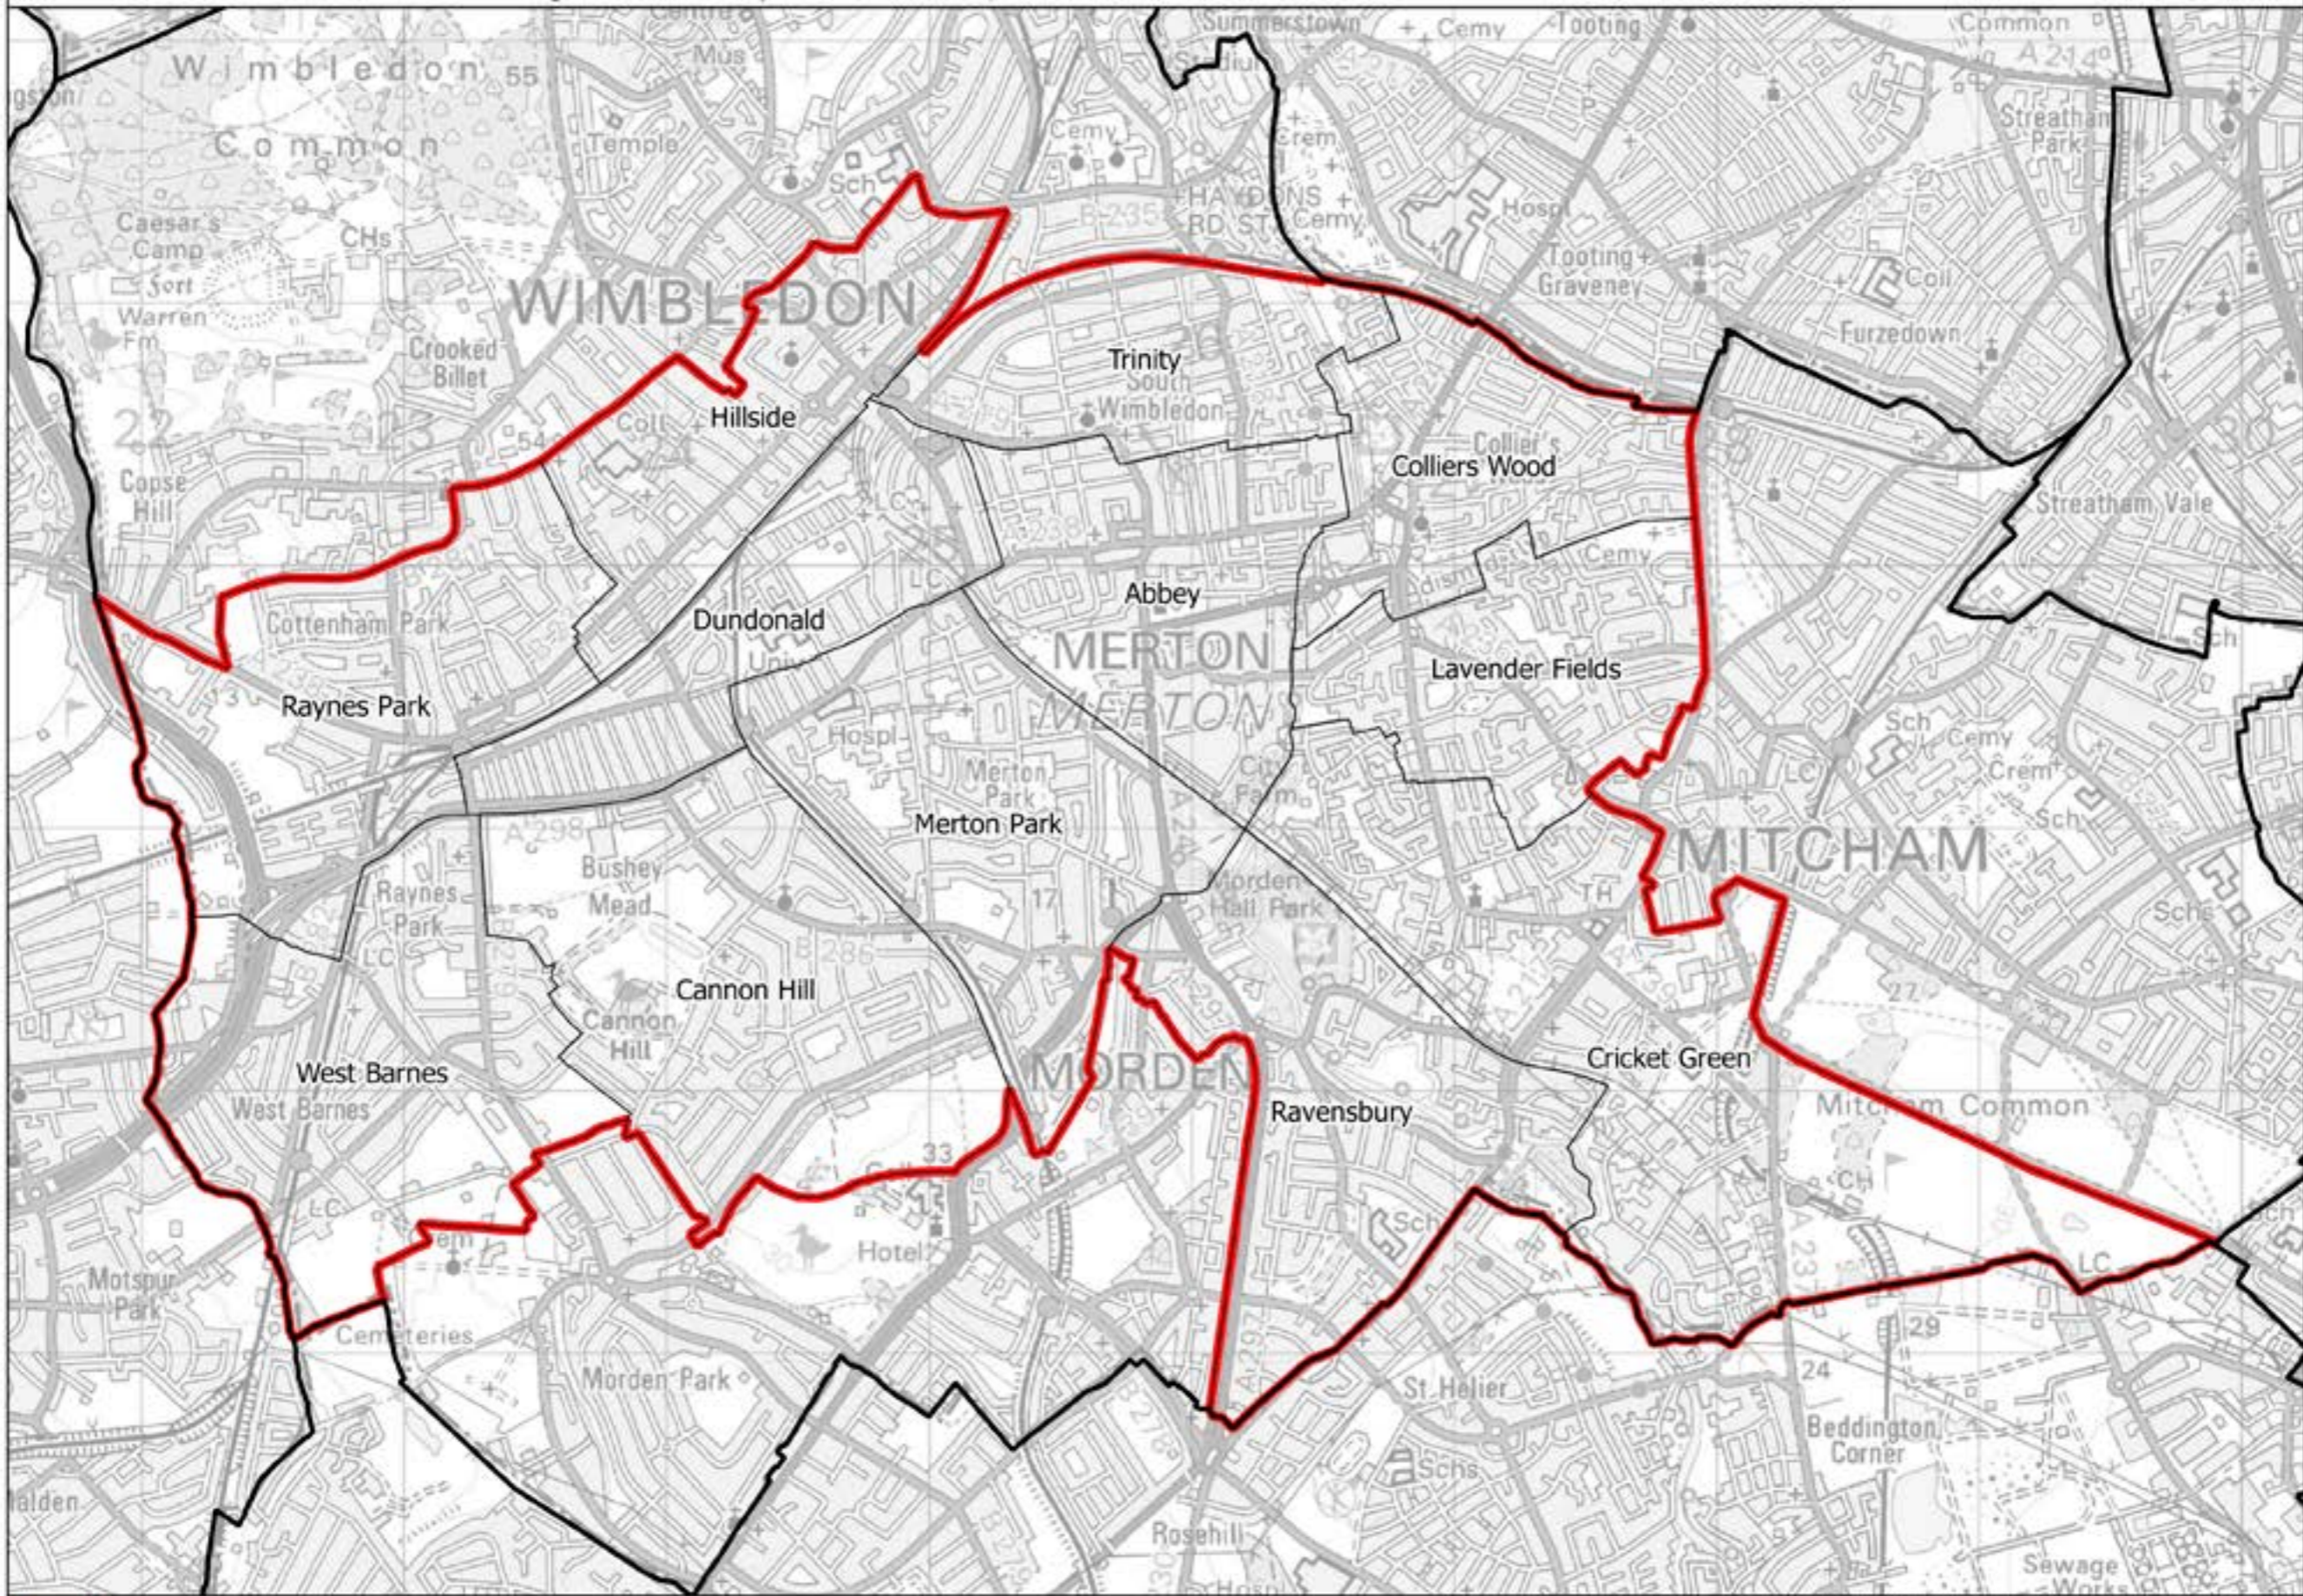

Boundary Commission for England - Initial Proposals for the London Region
Merton and Wimbledon Central Borough Constituency - Electorate 77,100

— Constituency
 Local authorities
 Wards

This map is reproduced from Ordnance Survey material with the permission of Ordnance Survey on behalf of the controller of Her Majesty's Stationery Office (C) Crown Copyright 2016. All rights reserved. Unauthorised reproduction infringes Crown copyright and may lead to prosecution or civil proceedings. Boundary Commission for England 100016289, 2016.

Boundary Commission for England - Initial Proposals for the London Region
 Wimbledon Common and Putney Borough Constituency - Electorate 72,489

This map is reproduced from Ordnance Survey material with the permission of Ordnance Survey on behalf of the controller of Her Majesty's Stationery Office (C) Crown Copyright 2016. All rights reserved. Unauthorised reproduction infringes Crown copyright and may lead to prosecution or civil proceedings. Boundary Commission for England, 100018289, 2016.