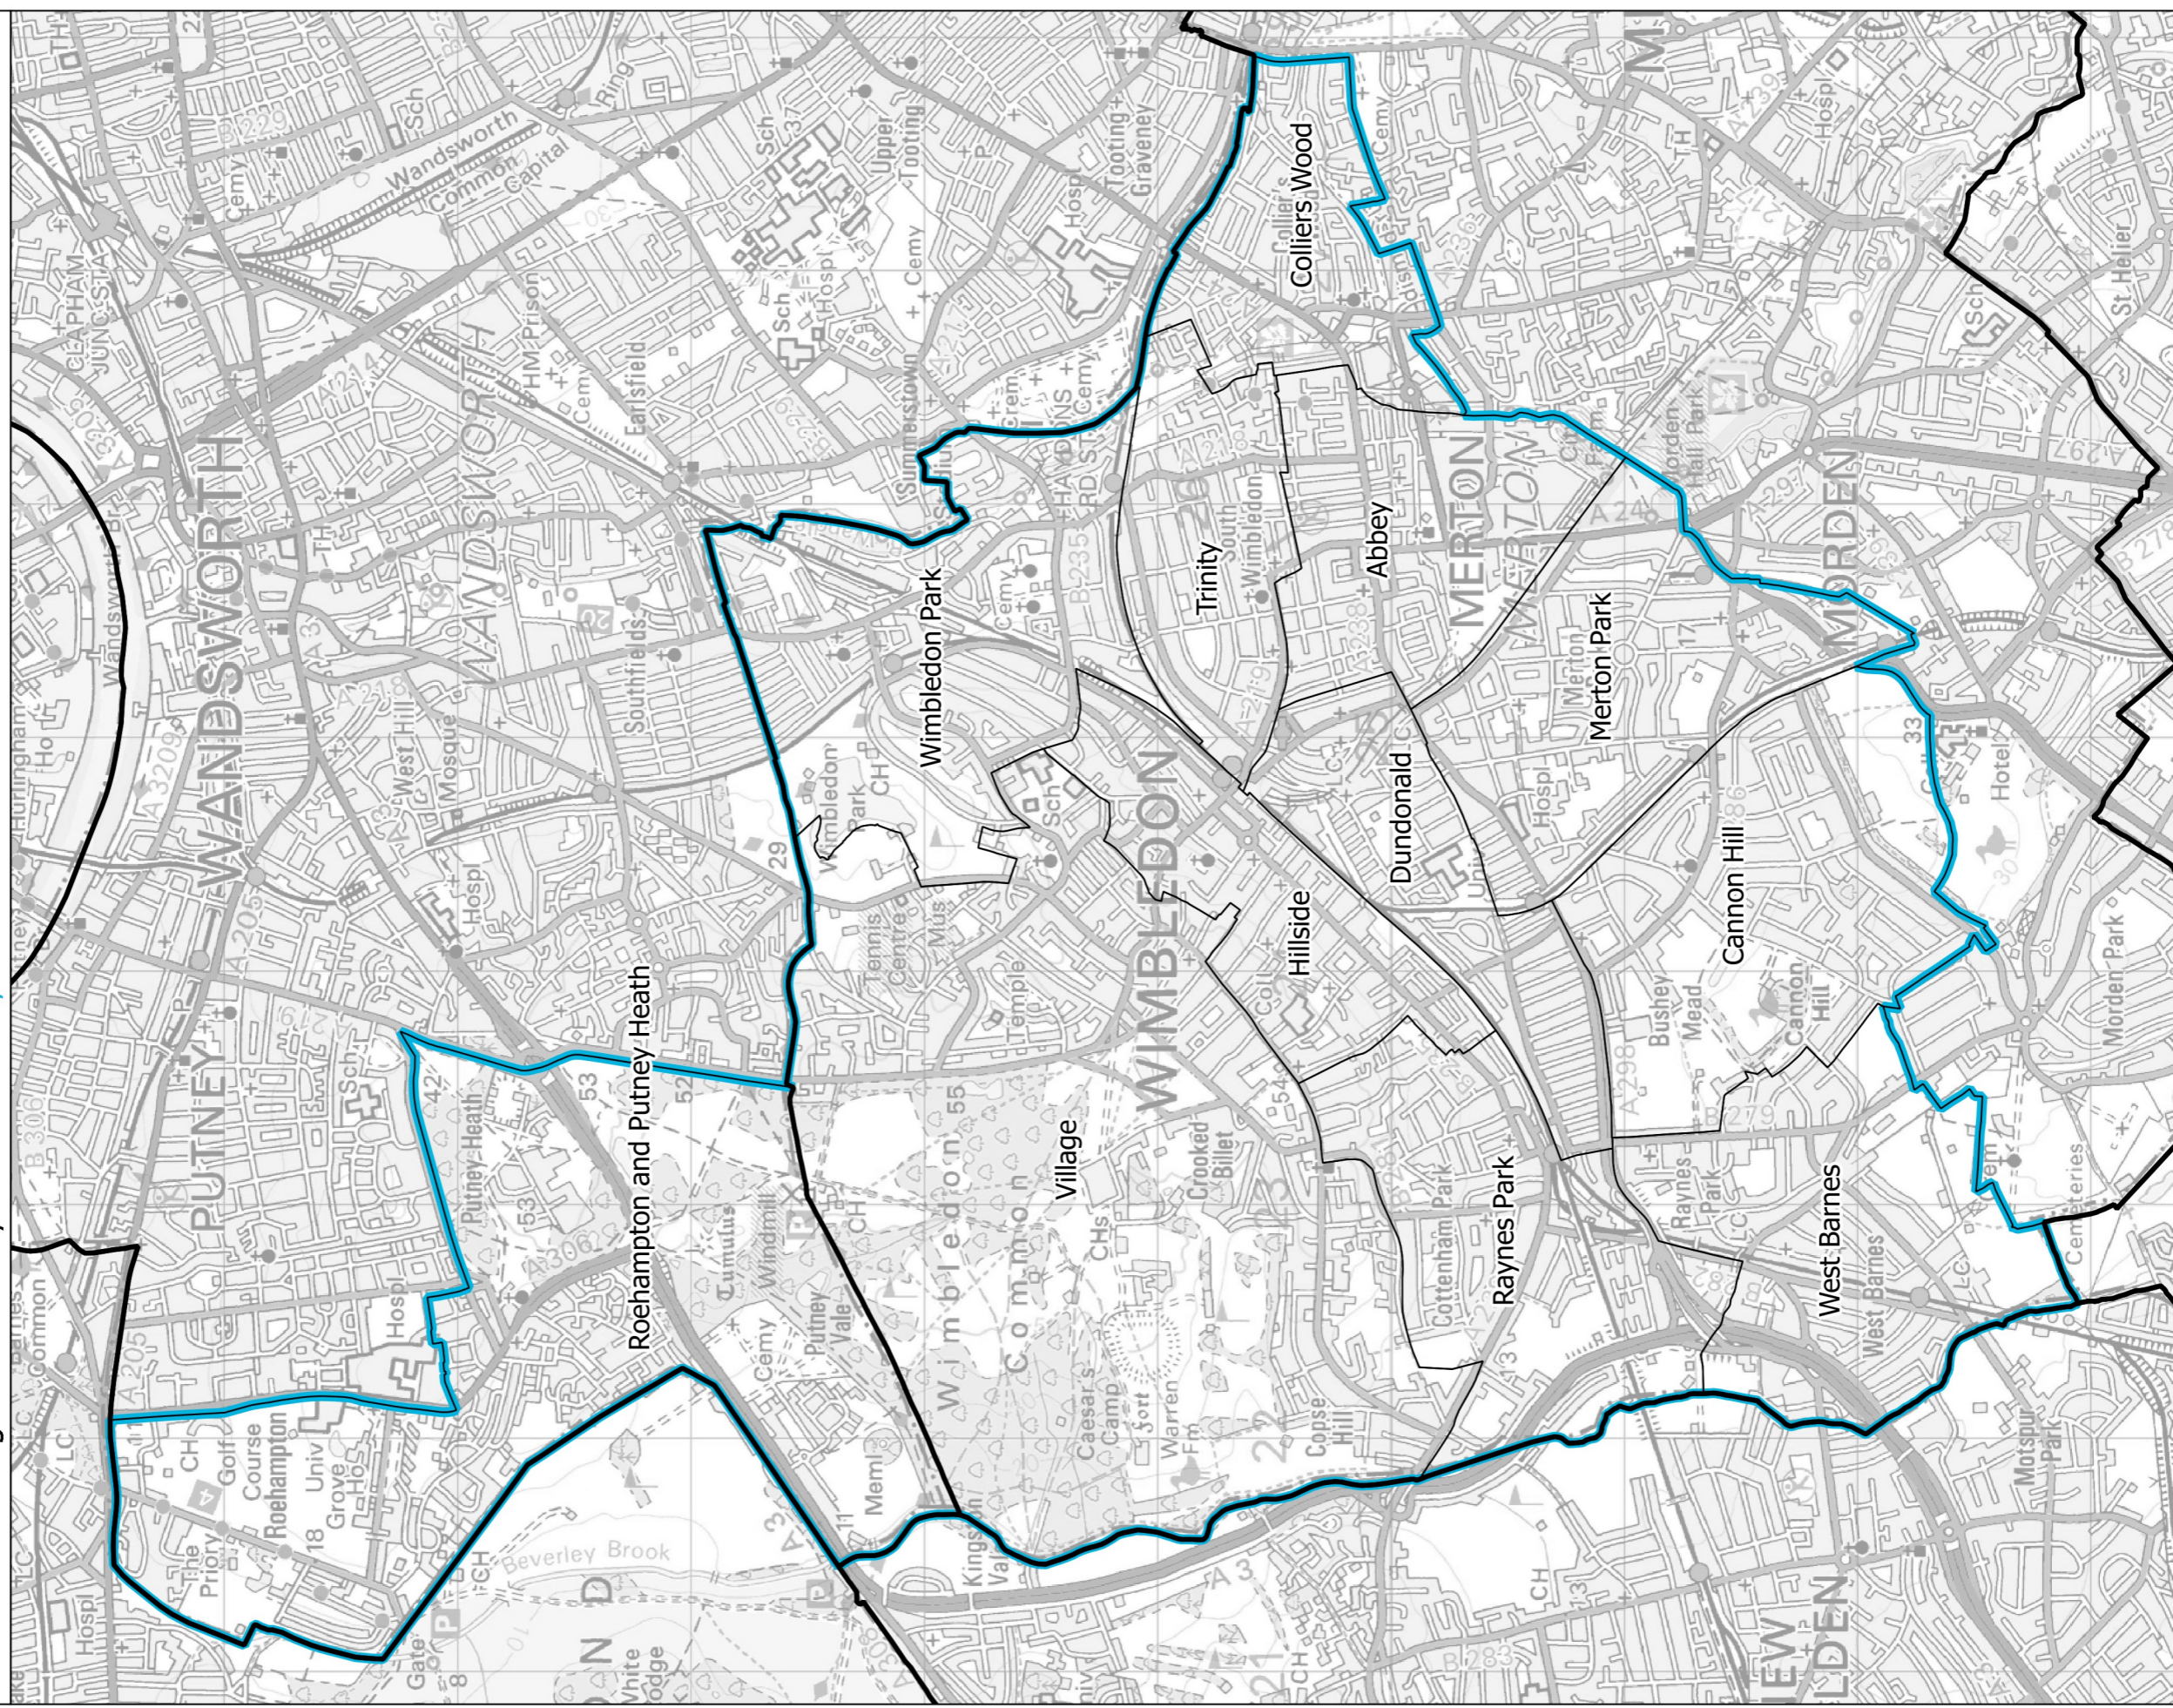

Boundary Commission for England - London Region
Revised Proposal
Wimbledon Borough Constituency - Electorate 78,285

This map is reproduced from Ordnance Survey material with the permission of Ordnance Survey on behalf of the controller of Her Majesty's Stationery Office (C) Crown Copyright 2017. All rights reserved. Unauthorised reproduction infringes Crown copyright and may lead to prosecution or civil proceedings. Boundary Commission for England 100018285, 2017.